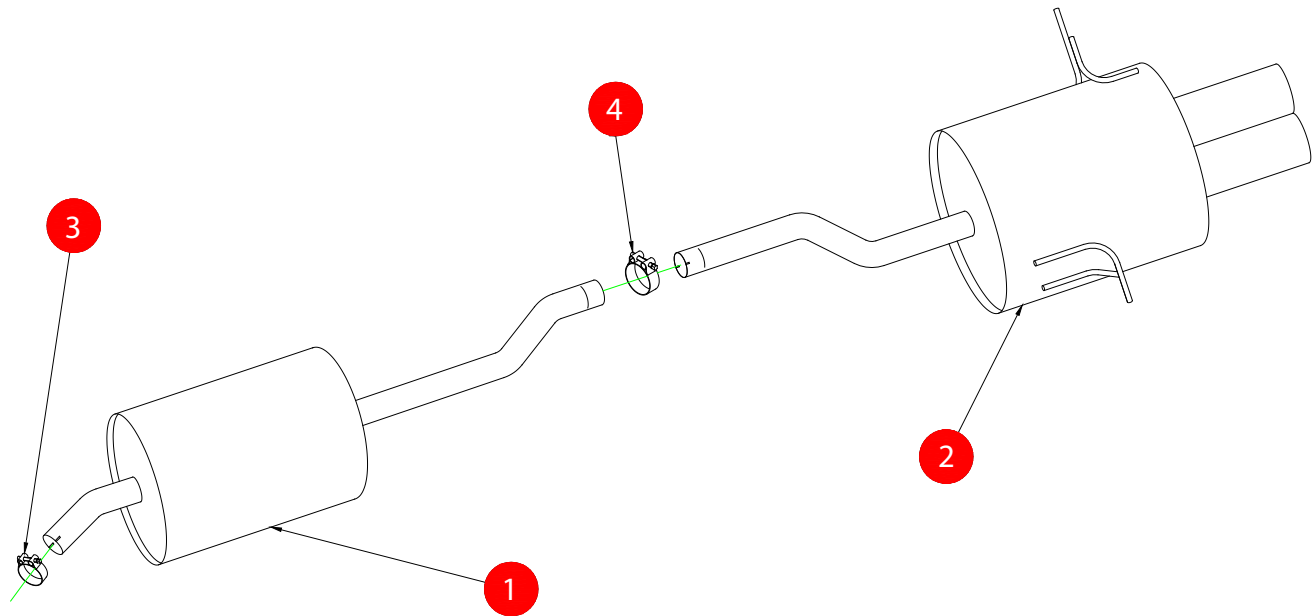

CAR	BMW 3 Series, 316/318 (E46)	PART NO.	SBM051
YEAR	98-05	FIT KITS	020 FK
NOTES		FEATURES	Pipe diameter:- 63.5mm/2.5"

NO.	PART NO.	DESCRIPTION	QTY
1	511BM	Centre Silencer	1
2	512BM49	Rear Silencer	1
Fit Kit			
3	Z016.10002	51-55mm Clamp	1
2	Z016.10064	65mm H/D Clamp	1